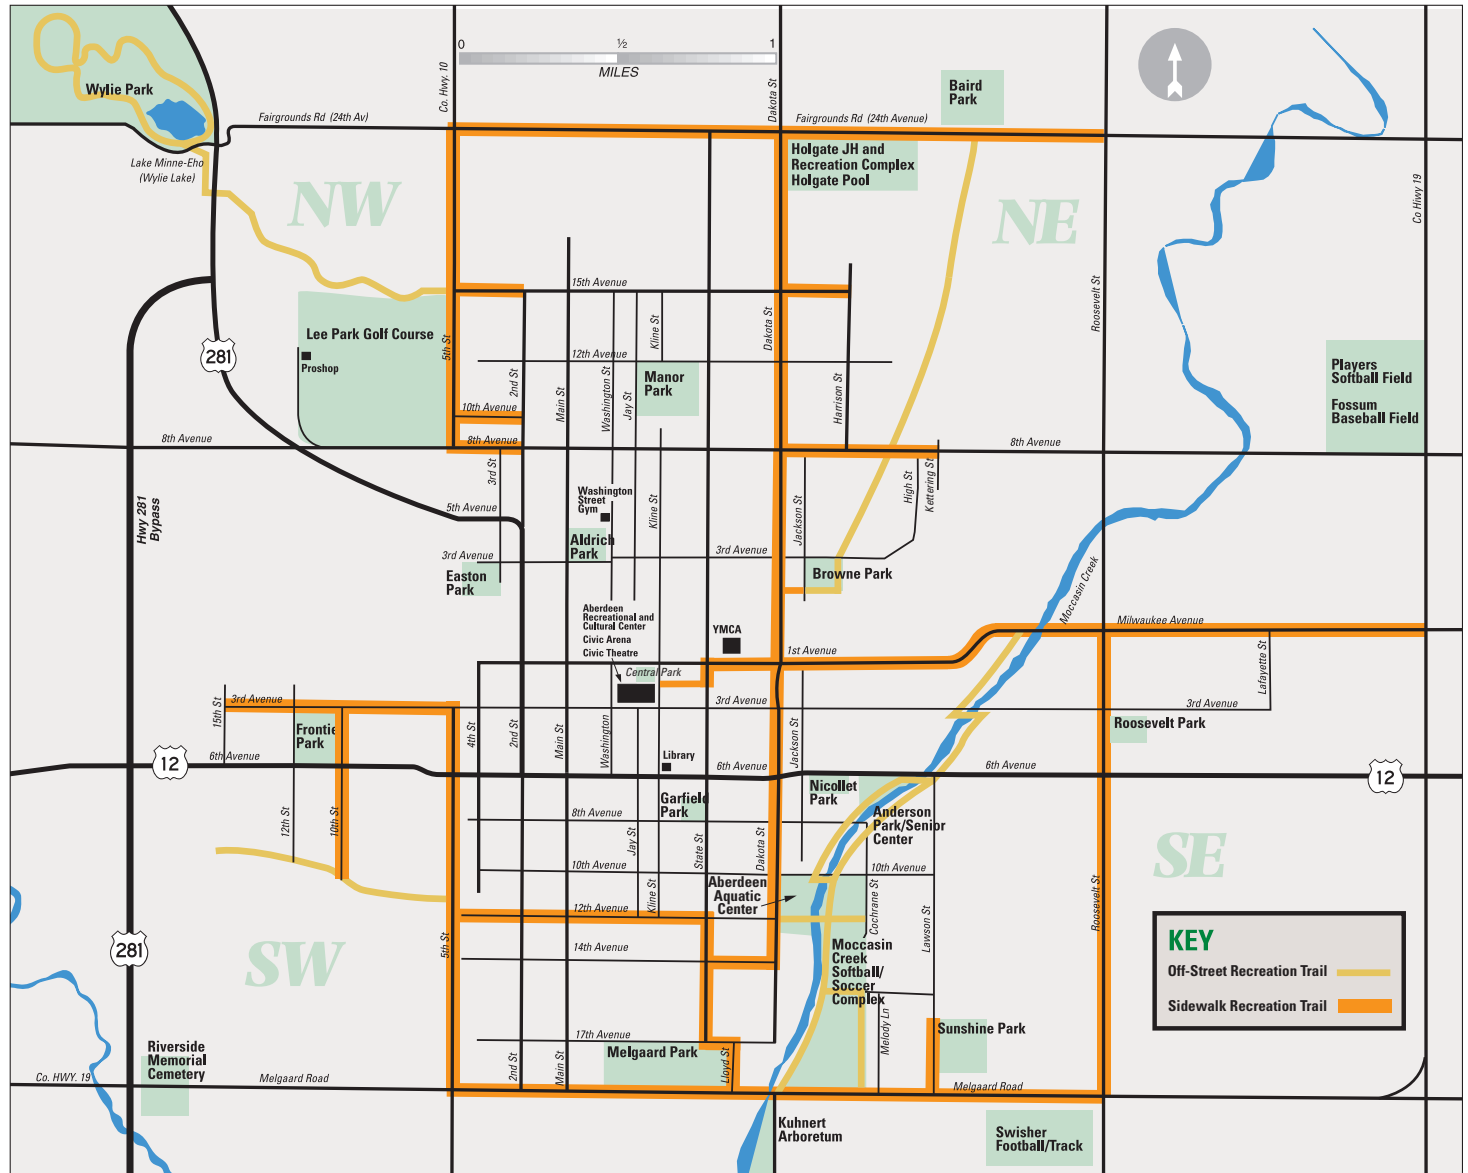

Aberdeen Parks, Recreation and Forestry Department

Recreational Trails Around Aberdeen

OFF-STREET RECREATIONAL TRAILS

5th St N 15th Ave NW	to	Highway 281 N Wylie Park	1.21 Mi
Moccasin Creek Milwaukee Ave NE	to	Moccasin Creek Melgaard Rd SE	1.8 Mi
2nd Ave NE Congress St N	to	24th Ave NE (Baird Park)	1.72 Mi
5th St S South of 12th Ave SW	to	West to 16th	1 Mi
Wylie Park Trails			3.35 Mi

SIDEWALK RECREATIONAL TRAILS

Melgaard Rd SW 5th St S	to	Melgaard Rd SE Roosevelt St S	2 Mi
Roosevelt St S Milwaukee Ave NE	to	Roosevelt St S Melgaard Rd SE	1.43 Mi
5th St S 3rd Ave SW	to	5th St S Melgaard Rd SW	1.2 Mi
1st Ave SE State St S	to	Milwaukee Ave NE County Highway 19	2.2 Mi
Dakota St S 14th Ave SE	to	Dakota St N 24th Ave NE	2.5 Mi
5th St N 8th Ave NW	to	5th St N 24th Ave NW	1 Mi
24th Ave NE 5th St N	to	24th Ave NE Roosevelt St N	2 Mi